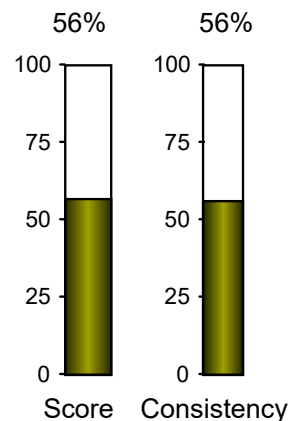

## Path & Spot

Top view

100 mm

2.9° right

## Impact spot

-9.70  
-9.88  
-5.58  
-3.37  
-2.95

Spot: 6.3 mm toe

Lie angle: 6.2 ° toe down

Backswing Ratio

0.35

Impact spot

6.3 mm toe