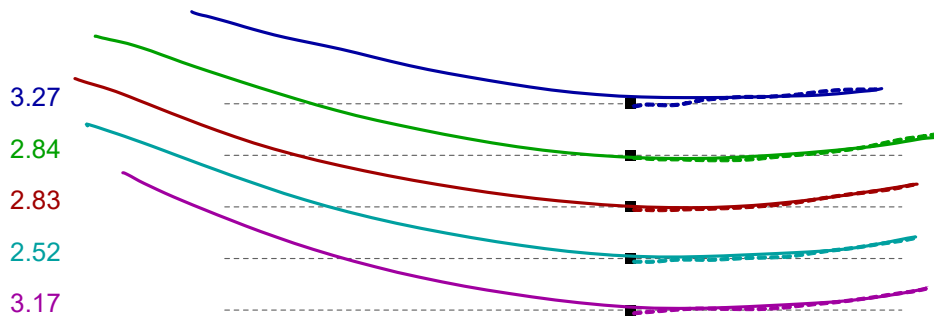

## Impact spot

-9.70  
-9.88  
-5.58  
-3.37  
-2.95

Spot: 6.3 mm toe

Lie angle: 6.2 ° toe down

Backswing Ratio

0.35

Impact spot

6.3 mm toe

Height on Face

12.4 mm

**SAM PuttLab**

...the reference in  
putt training

Project: shortgame bootcamp  
Player: yang, jun  
File: Measurement - 09.06.2018(..  
Date: 09.06.2018

### Loft & Rise

Side view

Rise at impact: 2.9° up