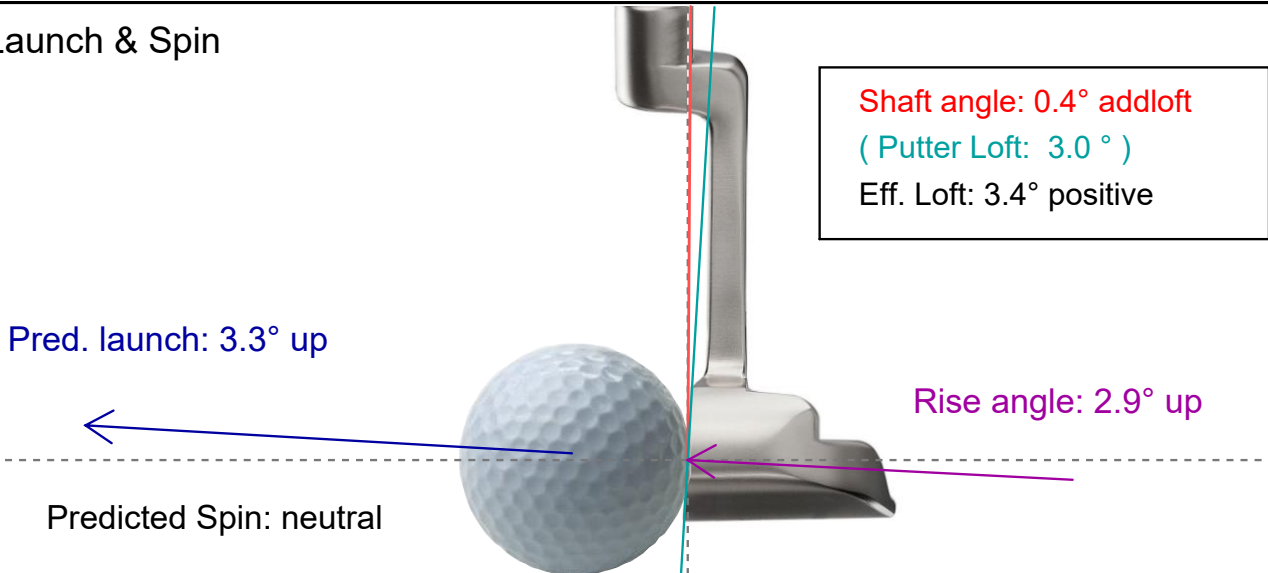

Launch & Spin