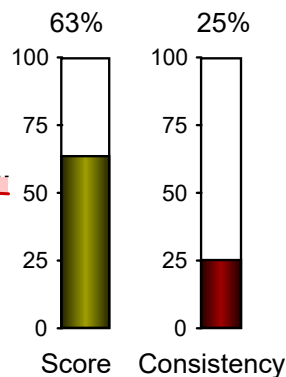

## Direction

### Face at impact

1.21  
-0.28  
0.01  
-2.30  
0.88

0.1° closed

### Path at impact

2.09  
3.50  
3.76  
-0.04  
5.36

2.9° right

Face at Impact

0.1° closed

Path direction impact

2.9° right

Face on path impact