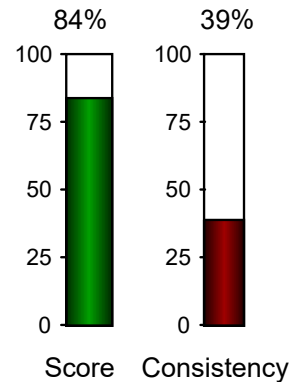

SAM PuttLab

...the reference in putt training

SAM PuttLab Extended Reports

Project

Name: shortgame bootcamp
Description:

Player

Name: yang, jun
Born: -
Hand: right
Handicap: -
Playing since: -

Session

Name: Measurement - 09.06.2018
Description:
Date: 09.06.2018

File

Name: Measurement - 09.06.2018(..
Description:
Date: 09.06.2018
Putts: 5

Tendency

74.7%

Timing

82.2%

Consistency

38.9%

Overall Rating

58.7%

Aiming Report

Face Aim