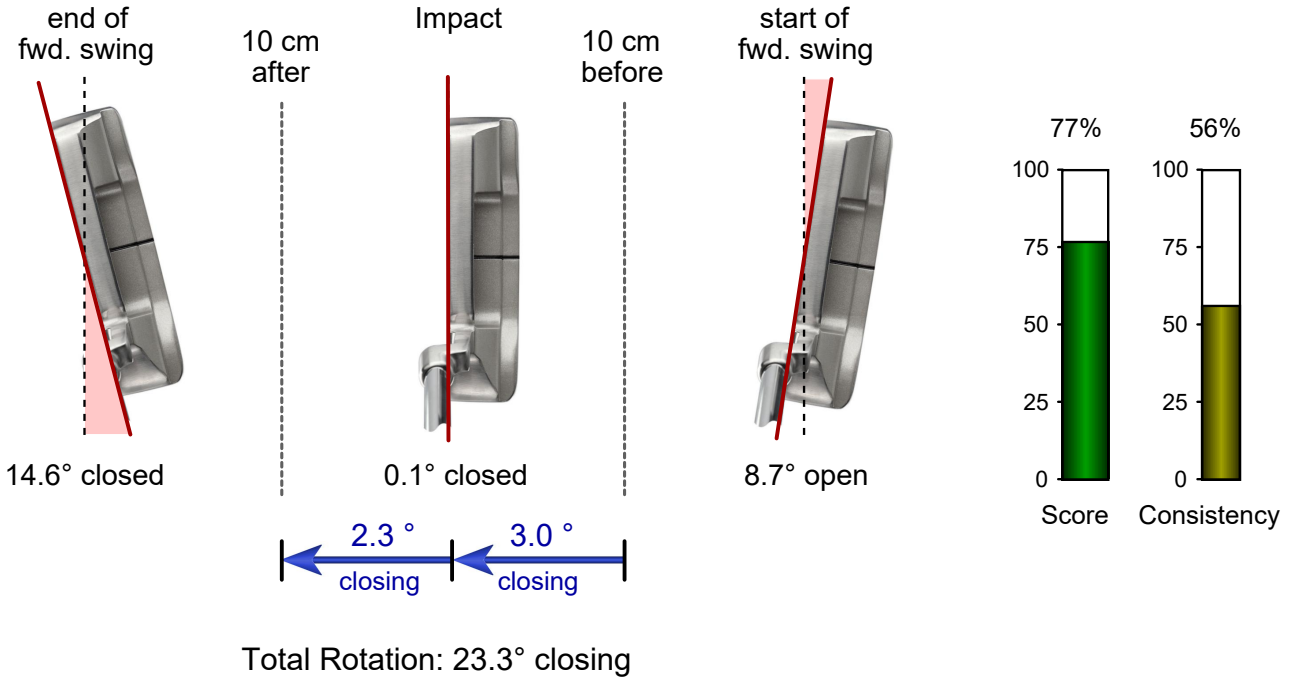

## Impact spot

-9.70  
-9.88  
-5.58  
-3.37  
-2.95

Spot: 6.3 mm toe

Lie angle: 6.2 ° toe down

Backswing Ratio

0.35

Impact spot

6.3 mm toe

Height on Face

12.4 mm

**SAM PuttLab**

...the reference in  
putt training

Project: shortgame bootcamp  
Player: yang, jun  
File: Measurement - 09.06.2018(..  
Date: 09.06.2018

### Loft & Rise

Side view

Rise at impact: 2.9° up

## Face Rotation