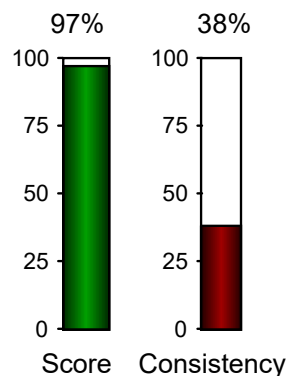

## Direction

### Face at impact

1.21  
-0.28  
0.01  
-2.30  
0.88

0.1° closed