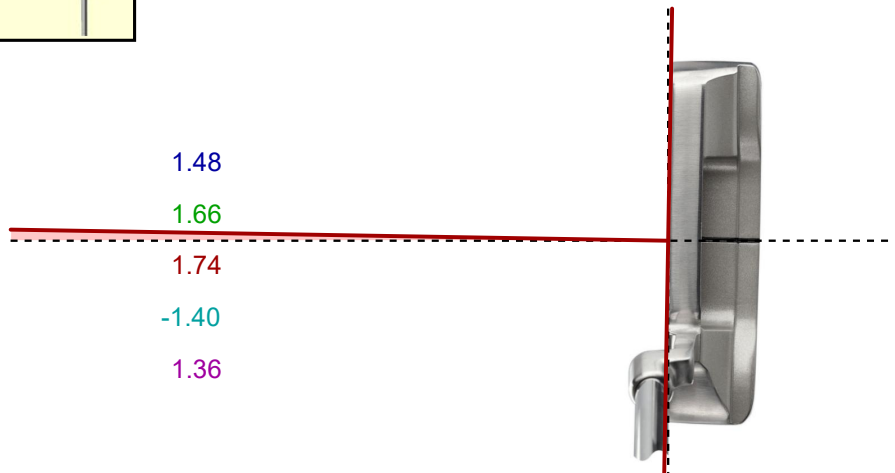

### File

Name: Measurement - 09.06.2018(..  
Description:  
Date: 09.06.2018  
Putts: 5

Tendency

74.7%

Timing

82.2%

Consistency

38.9%

### Face Aim

1.0° open

Face at adress

1.0° open

Face change

1.1° closing