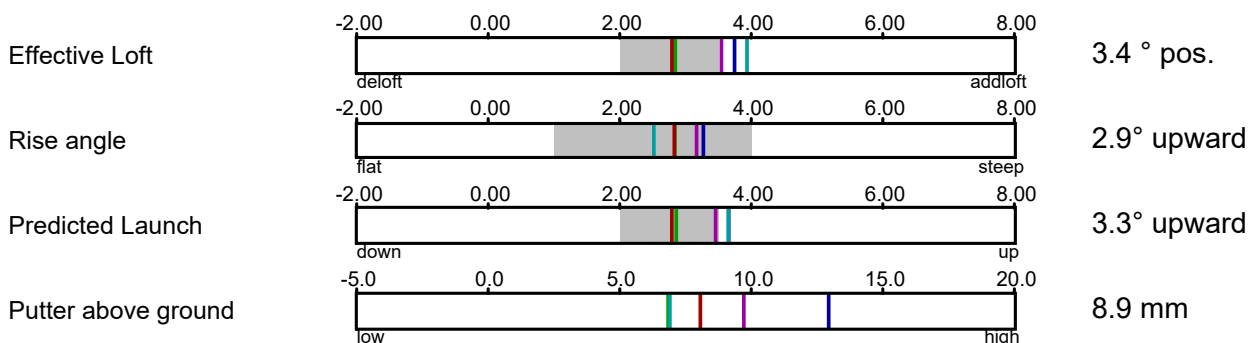

Launch & Spin