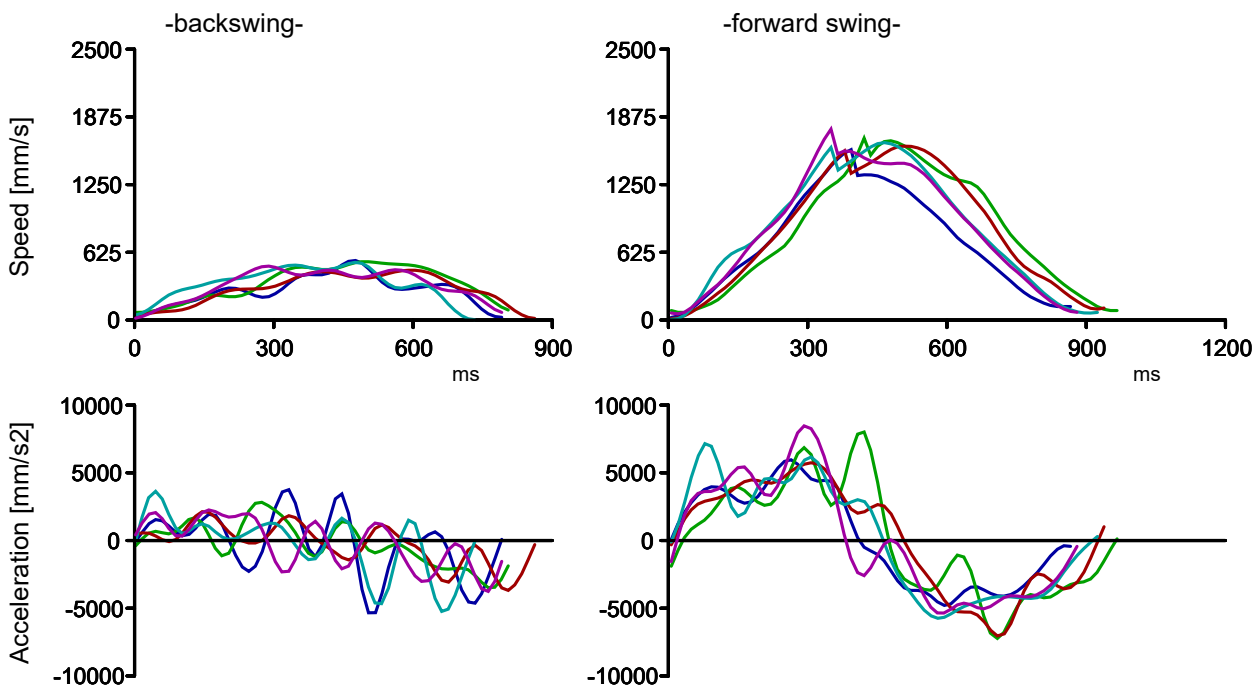

## Face Rotation

### Face Angle

### Rotation

Before Impact (10 cm)

After Impact (10 cm)

Rotation rate at Impact

Rotation rel. to path

Project: shortgame bootcamp  
 Player: yang, jun  
 File: Measurement - 09.06.2018(..  
 Date: 09.06.2018

## Movement Dynamics