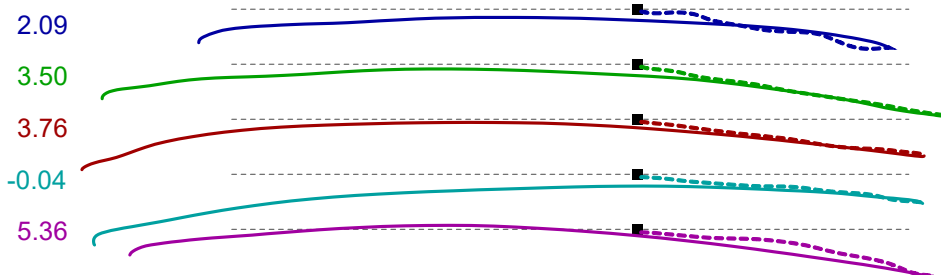

3.0° closed

Ball direction

0.4° right

# SAM PuttLab

...the reference in putt training

Project: shortgame bootcamp  
Player: yang, jun  
File: Measurement - 09.06.2018(..  
Date: 09.06.2018

## Path & Spot

Top view

100 mm

2.9° right

## Impact spot

-9.70  
-9.88  
-5.58  
-3.37  
-2.95

Spot: 6.3 mm toe

Lie angle: 6.2 ° toe down

Backswing Ratio

0.35

Impact spot

6.3 mm toe