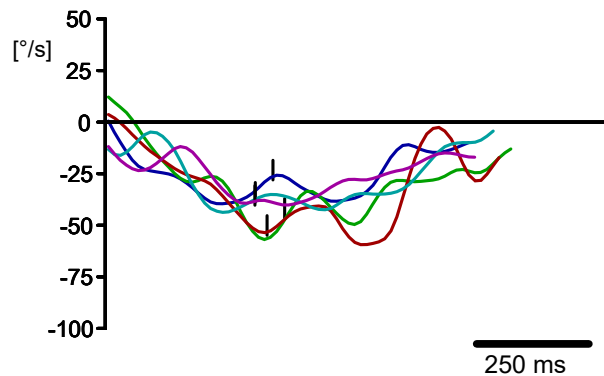

Project: shortgame bootcamp
Player: yang, jun
File: Measurement - 09.06.2018(..
Date: 09.06.2018

Face Rotation

Face Angle

Rotation

Before Impact (10 cm)

After Impact (10 cm)

Rotation rate at Impact

Rotation rel. to path