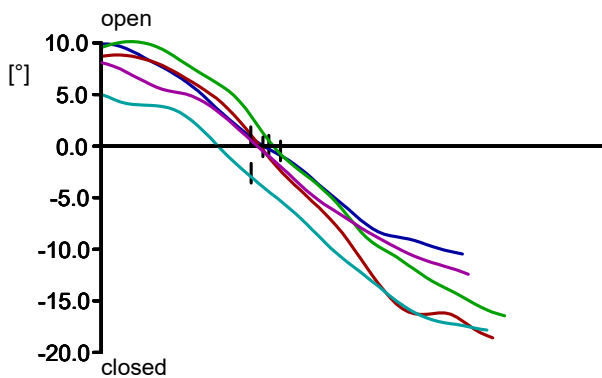

Project: shortgame bootcamp
Player: yang, jun
File: Measurement - 09.06.2018(..
Date: 09.06.2018

Face Rotation

Face Angle

Rotation

Before Impact (10 cm)

After Impact (10 cm)

Rotation rate at Impact

Rotation rel. to path