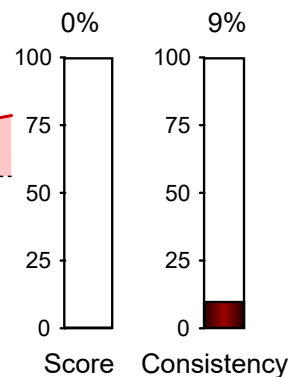

-1.13

-1.37

0.3° open

Score Consistency

Face at adress

0.3° open

Face change

0.7° opening

SAM PuttLab

...the reference in putt training

Project: shortgame bootcamp
Player: donde, rene
File: Measurement - 09.06.2018(..
Date: 09.06.2018

Direction

Face at impact

Path at impact

Face at Impact

1.1° open

Path direction impact

10.1° left

Face on path impact

11.3° open

Ball direction

0.8° left

SAM PuttLab

...the reference in putt training