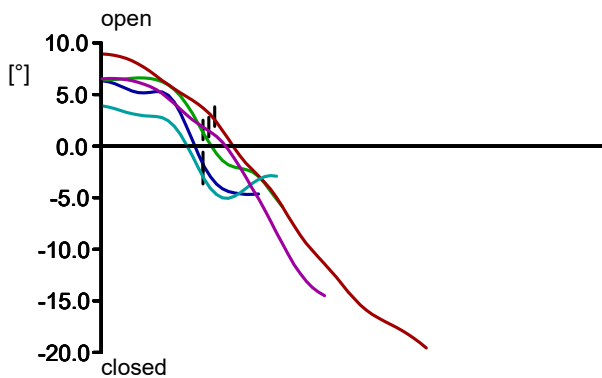

SAM PuttLab

...the reference in
putt training

Project: shortgame bootcamp
Player: donde, rene
File: Measurement - 09.06.2018(..
Date: 09.06.2018

Loft & Rise

Side view

0.62
1.28
1.54
1.25
2.27

100 mm

Rise at impact: 1.4° up

Launch & Spin

Pred. launch: 4.0° up

Predicted Spin: back

Shaft angle: 1.6° addloft
(Putter Loft: 3.0°)
Eff. Loft: 4.6° positive

Rise angle: 1.4° up

Project: shortgame bootcamp
 Player: donde, rene
 File: Measurement - 09.06.2018(..
 Date: 09.06.2018

Face Rotation

Face Angle

Rotation

Project: shortgame bootcamp
 Player: donde, rene
 File: Measurement - 09.06.2018(..
 Date: 09.06.2018

Movement Dynamics

Timing