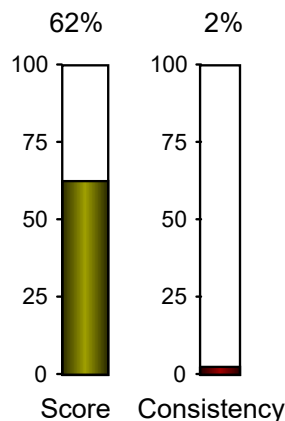

100 mm

10.1° left

Impact spot

20.67

4.41

2.52

3.01

-3.36

Spot: 5.5 mm heel

Lie angle: 0.2° toe down

Backswing Ratio

0.51

Impact spot

5.5 mm heel

Height on Face

12.3 mm