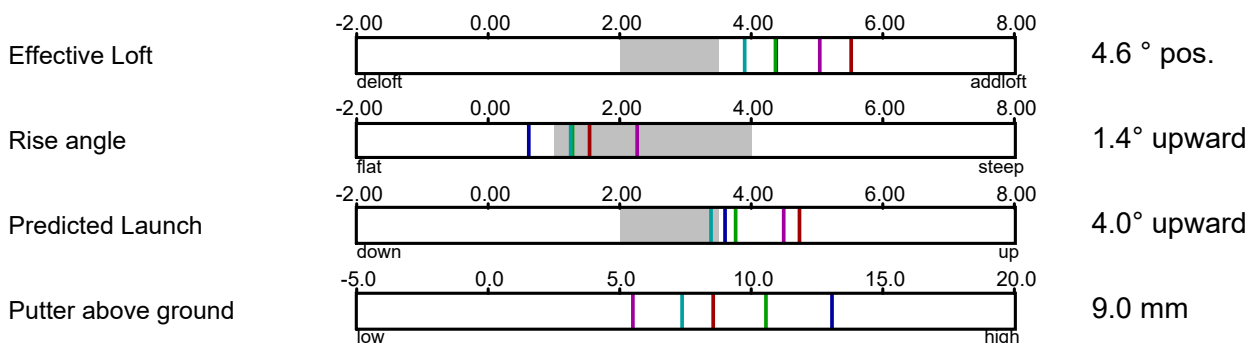

SAM PuttLab

...the reference in
putt training

Project: shortgame bootcamp
Player: donde, rene
File: Measurement - 09.06.2018(..
Date: 09.06.2018

Loft & Rise

Side view

0.62
1.28
1.54
1.25
2.27

100 mm

Rise at impact: 1.4° up

Launch & Spin

Pred. launch: 4.0° up

Predicted Spin: back

Shaft angle: 1.6° addloft
(Putter Loft: 3.0°)
Eff. Loft: 4.6° positive

Rise angle: 1.4° up

Project: shortgame bootcamp
 Player: donde, rene
 File: Measurement - 09.06.2018(..
 Date: 09.06.2018