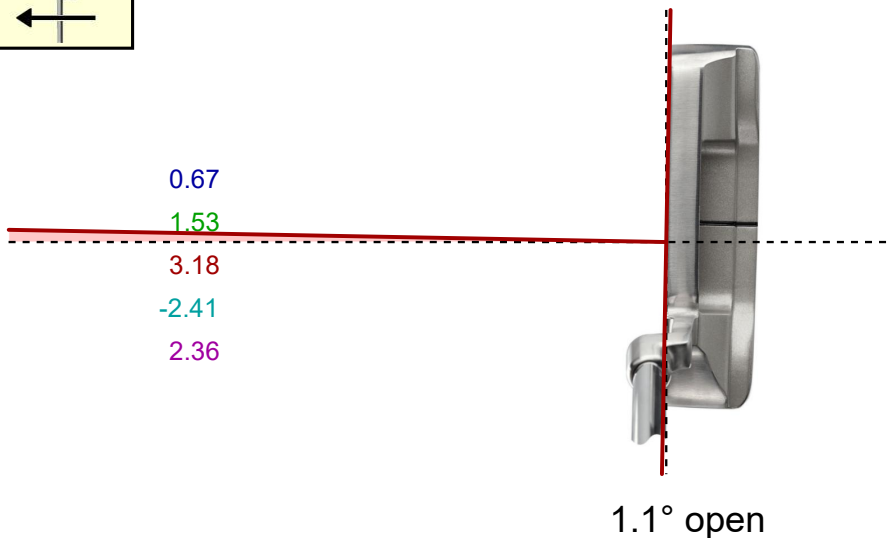

-1.13

-1.37

0.3° open

Score Consistency

Face at adress

0.3° open

Face change

0.7° opening

SAM PuttLab

...the reference in putt training

Project: shortgame bootcamp
Player: donde, rene
File: Measurement - 09.06.2018(..
Date: 09.06.2018

Direction

Face at impact

Path at impact

Face at Impact

1.1° open

Path direction impact

10.1° left

Face on path impact

11.3° open

Ball direction

0.8° left

SAM PuttLab

...the reference in putt training

100 mm

10.1° left

Impact spot

20.67

4.41

2.52

3.01

-3.36