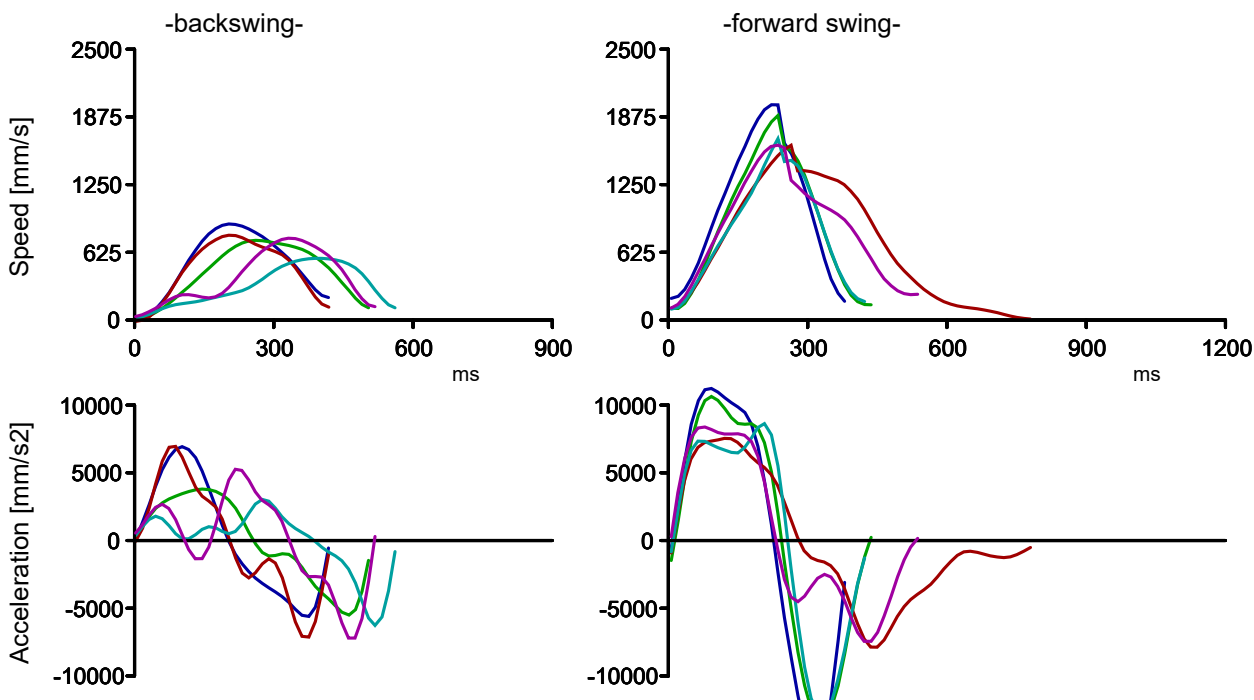

Launch & Spin

Pred. launch: 4.0° up

Predicted Spin: back

Shaft angle: 1.6° addloft
(Putter Loft: 3.0°)
Eff. Loft: 4.6° positive

Rise angle: 1.4° up

Project: shortgame bootcamp
 Player: donde, rene
 File: Measurement - 09.06.2018(..
 Date: 09.06.2018

Face Rotation

Face Angle

Rotation

Project: shortgame bootcamp
 Player: donde, rene
 File: Measurement - 09.06.2018(..
 Date: 09.06.2018

Movement Dynamics

Timing