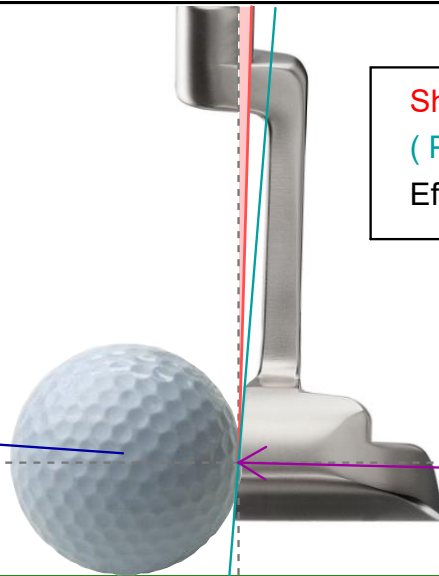

Spot: 5.5 mm heel

Lie angle: 0.2° toe down

Backswing Ratio

0.51

Impact spot

5.5 mm heel

Height on Face

12.3 mm

SAM PuttLab

...the reference in
putt training

Project: shortgame bootcamp
Player: donde, rene
File: Measurement - 09.06.2018(..
Date: 09.06.2018

Loft & Rise

Side view

0.62
1.28
1.54
1.25
2.27

100 mm

Rise at impact: 1.4° up

Launch & Spin

Pred. launch: 4.0° up

Predicted Spin: back

Shaft angle: 1.6° addloft
(Putter Loft: 3.0°)
Eff. Loft: 4.6° positive

Rise angle: 1.4° up

Project: shortgame bootcamp
 Player: donde, rene
 File: Measurement - 09.06.2018(..
 Date: 09.06.2018