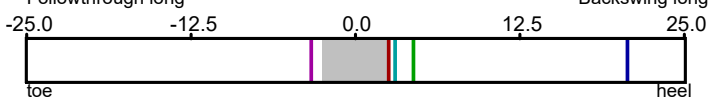

Spot: 5.5 mm heel

Lie angle: 0.2° toe down

Backswing Ratio

0.51

Impact spot

5.5 mm heel

Height on Face

12.3 mm

SAM PuttLab

...the reference in
putt training

Project: shortgame bootcamp
Player: donde, rene
File: Measurement - 09.06.2018(..
Date: 09.06.2018

Loft & Rise

Side view

0.62
1.28
1.54
1.25
2.27

100 mm

Rise at impact: 1.4° up