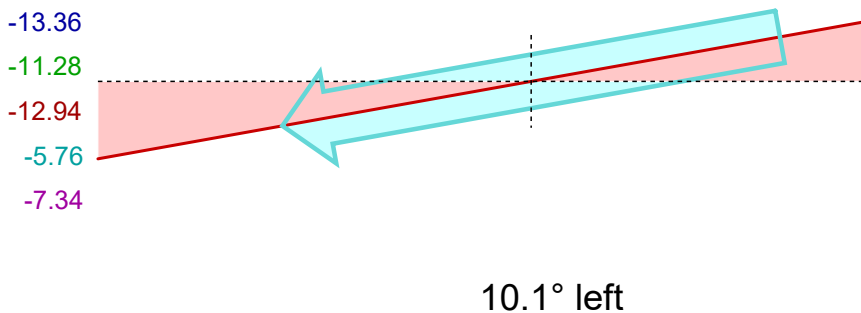

-1.13

-1.37

0.3° open

Score Consistency

Face at adress

0.3° open

Face change

0.7° opening

SAM PuttLab

...the reference in putt training

Project: shortgame bootcamp
Player: donde, rene
File: Measurement - 09.06.2018(..
Date: 09.06.2018

Direction

Face at impact

Path at impact

Face at Impact

1.1° open

Path direction impact

10.1° left

Face on path impact

11.3° open

Ball direction

0.8° left

SAM PuttLab

...the reference in putt training

100 mm

10.1° left

Impact spot

20.67

4.41

2.52

3.01

-3.36