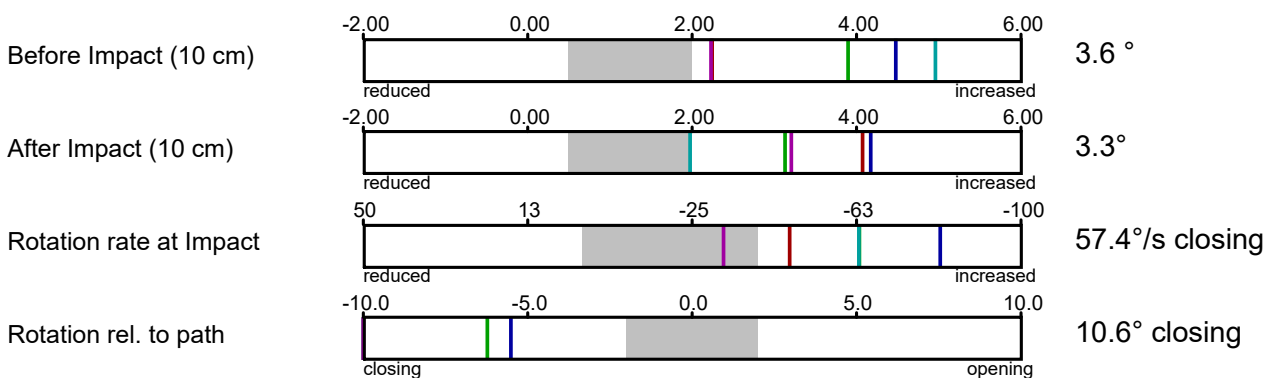

Project: shortgame bootcamp
Player: donde, rene
File: Measurement - 09.06.2018(..
Date: 09.06.2018

Face Rotation

Face Angle

Rotation