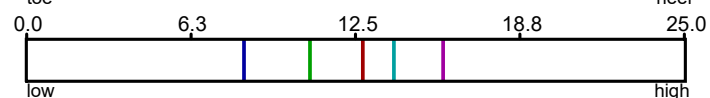

Spot: 5.5 mm heel

Lie angle: 0.2° toe down

Backswing Ratio

0.51

Impact spot

5.5 mm heel

Height on Face

12.3 mm