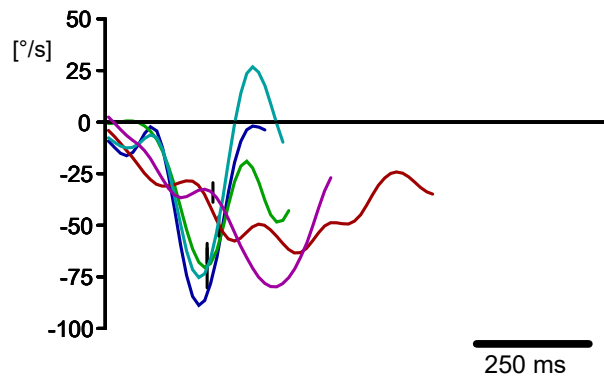

SAM PuttLab

...the reference in
putt training

Project: shortgame bootcamp
Player: donde, rene
File: Measurement - 09.06.2018(..
Date: 09.06.2018

Loft & Rise

Side view

0.62
1.28
1.54
1.25
2.27

100 mm

Rise at impact: 1.4° up

Launch & Spin

Pred. launch: 4.0° up

Predicted Spin: back

Shaft angle: 1.6° addloft
(Putter Loft: 3.0°)
Eff. Loft: 4.6° positive

Rise angle: 1.4° up

Project: shortgame bootcamp
 Player: donde, rene
 File: Measurement - 09.06.2018(..
 Date: 09.06.2018

Face Rotation

Face Angle

Rotation

Project: shortgame bootcamp
 Player: donde, rene
 File: Measurement - 09.06.2018(..
 Date: 09.06.2018

Movement Dynamics

Timing