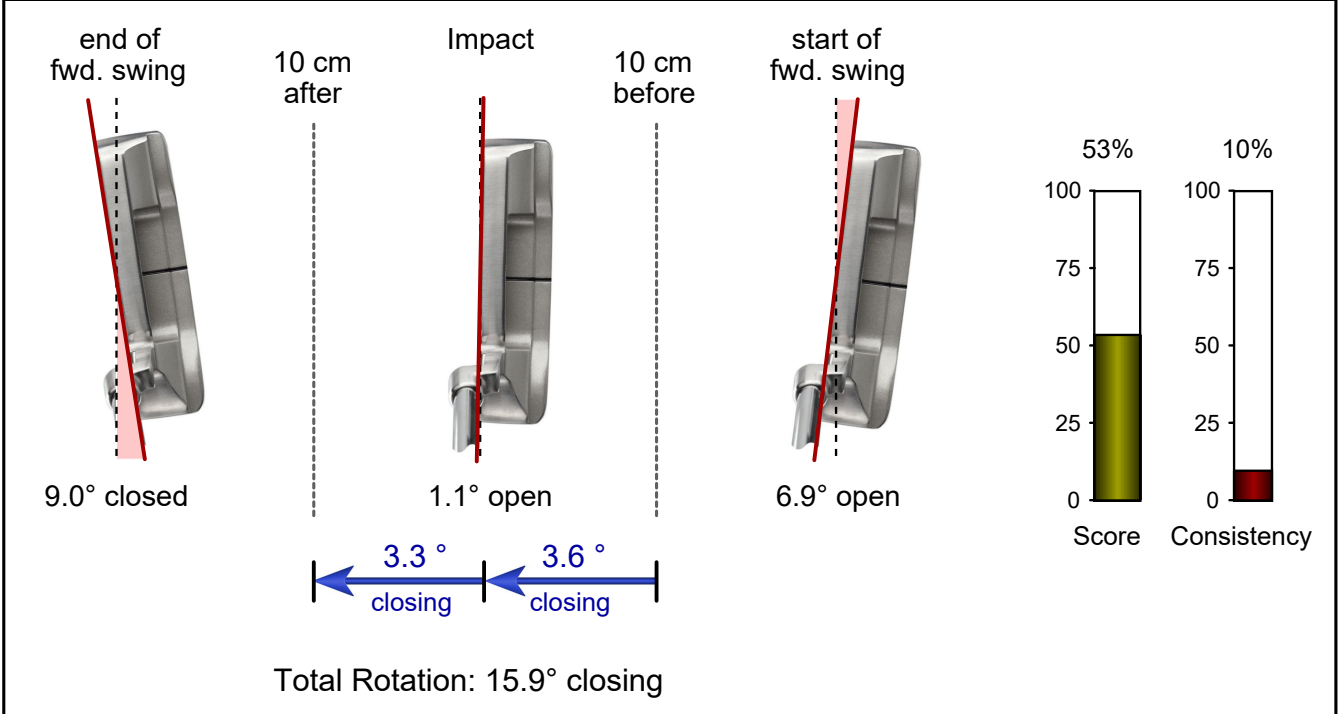

Spot: 5.5 mm heel

Lie angle: 0.2° toe down

Backswing Ratio

0.51

Impact spot

5.5 mm heel

Height on Face

12.3 mm

SAM PuttLab

...the reference in
putt training

Project: shortgame bootcamp
Player: donde, rene
File: Measurement - 09.06.2018(..
Date: 09.06.2018

Loft & Rise

Side view

0.62
1.28
1.54
1.25
2.27

100 mm

Rise at impact: 1.4° up

Launch & Spin

Pred. launch: 4.0° up

Predicted Spin: back

Shaft angle: 1.6° addloft
(Putter Loft: 3.0°)
Eff. Loft: 4.6° positive

Rise angle: 1.4° up

Project: shortgame bootcamp
 Player: donde, rene
 File: Measurement - 09.06.2018(..
 Date: 09.06.2018

Face Rotation

Face Angle

Rotation

Project: shortgame bootcamp
 Player: donde, rene
 File: Measurement - 09.06.2018(..
 Date: 09.06.2018

Movement Dynamics

Timing