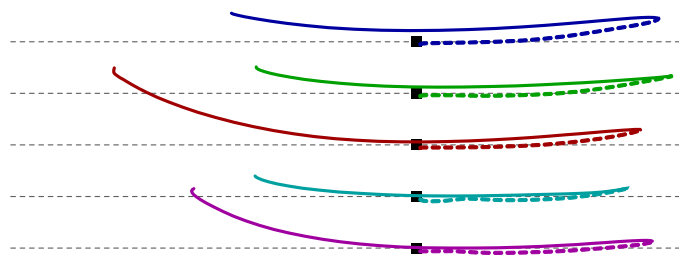

SAM PuttLab

...the reference in
putt training

Project: shortgame bootcamp
Player: donde, rene
File: Measurement - 09.06.2018(..
Date: 09.06.2018

Loft & Rise

Side view

0.62
1.28
1.54
1.25
2.27

100 mm

Rise at impact: 1.4° up

Launch & Spin

Pred. launch: 4.0° up

Predicted Spin: back

Shaft angle: 1.6° addloft
(Putter Loft: 3.0°)
Eff. Loft: 4.6° positive

Rise angle: 1.4° up

Project: shortgame bootcamp
 Player: donde, rene
 File: Measurement - 09.06.2018(..
 Date: 09.06.2018