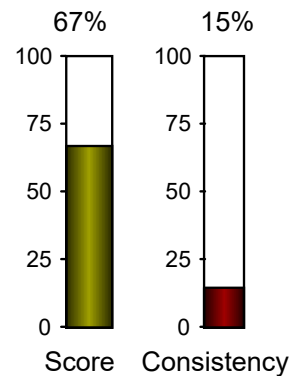

-1.13

-1.37

0.3° open

Score Consistency

Face at adress

0.3° open

Face change

0.7° opening

SAM PuttLab

...the reference in putt training

Project: shortgame bootcamp
Player: donde, rene
File: Measurement - 09.06.2018(..
Date: 09.06.2018

Direction

Face at impact

Path at impact

Face at Impact

1.1° open

Path direction impact

10.1° left

Face on path impact

11.3° open

Ball direction

0.8° left

SAM PuttLab

...the reference in putt training